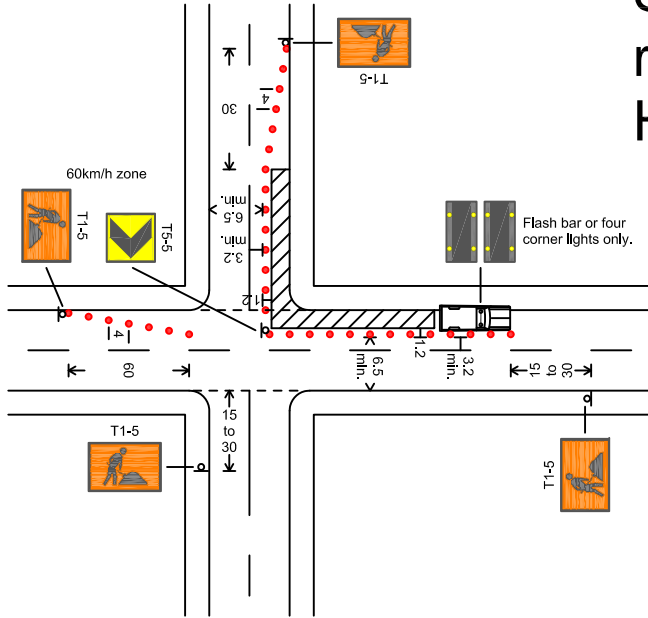

Samples from the extensive range of CONE ready to use HB81 Arrangement Diagrams

CONE -Australia
www.conesoftware.com

EXAMPLES

Issue	Amendment	Date

HB81 Arrangement Diagrams

DRG No
CONE9AU/DEMO4

SCALE Not to scale

DIMENSIONS Metres

Original drawing size A1