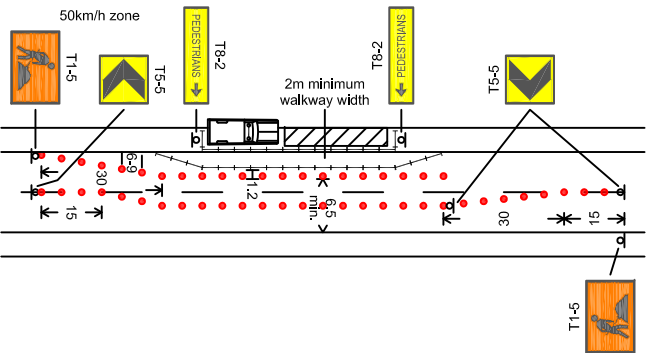

Samples from the extensive range of CONE ready to use HB81 Arrangement Diagrams

CONE -Australia
www.conesoftware.com

EXAMPLES

Issue	Amendment	Date

HB81 Arrangement Diagrams

DRG No
CONE9AU/DEMO4

SCALE Not to scale

DIMENSIONS Metres

Original drawing size A1