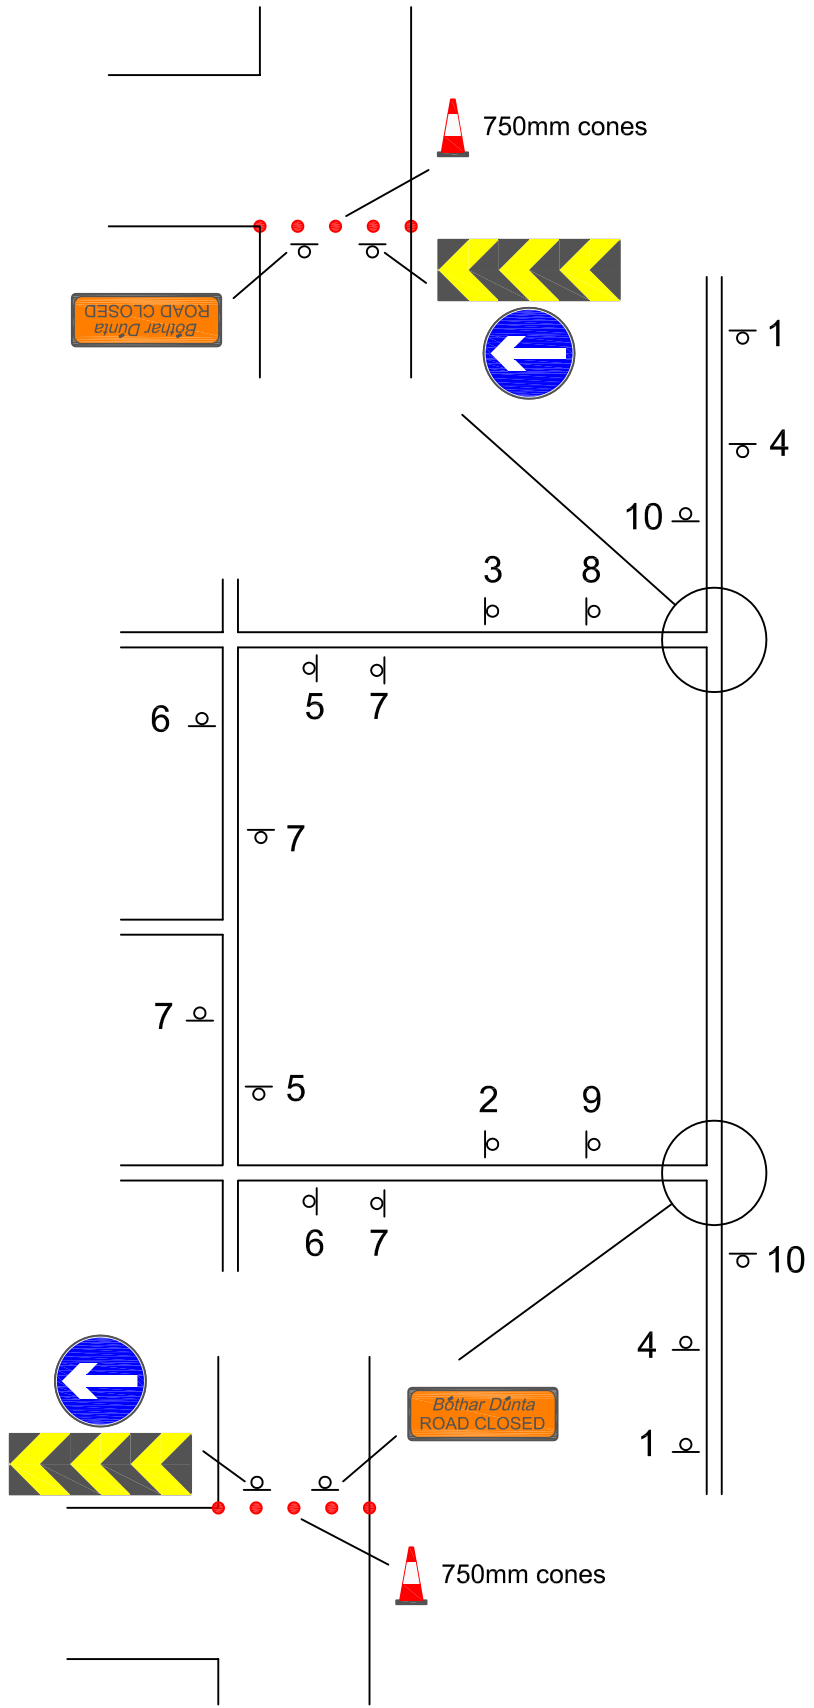

SIGN 1 2 No. off	 400m
SIGN 2 1 No. off	 
SIGN 3 1 No. off	 
SIGN 4 2 No. off	
SIGN 5 2 No. off	
SIGN 6 2 No. off	
SIGN 7 4 No. off	
SIGN 8 1 No. off	
SIGN 9 1 No. off	
SIGN 10 2 No. off	 Crioich END

CONE FOR EIRE

EXAMPLE DETOUR LAYOUT

Issue	Date	Issue	Date

WWW.CONESoftware.COM

Drawing No
CONEIE/05